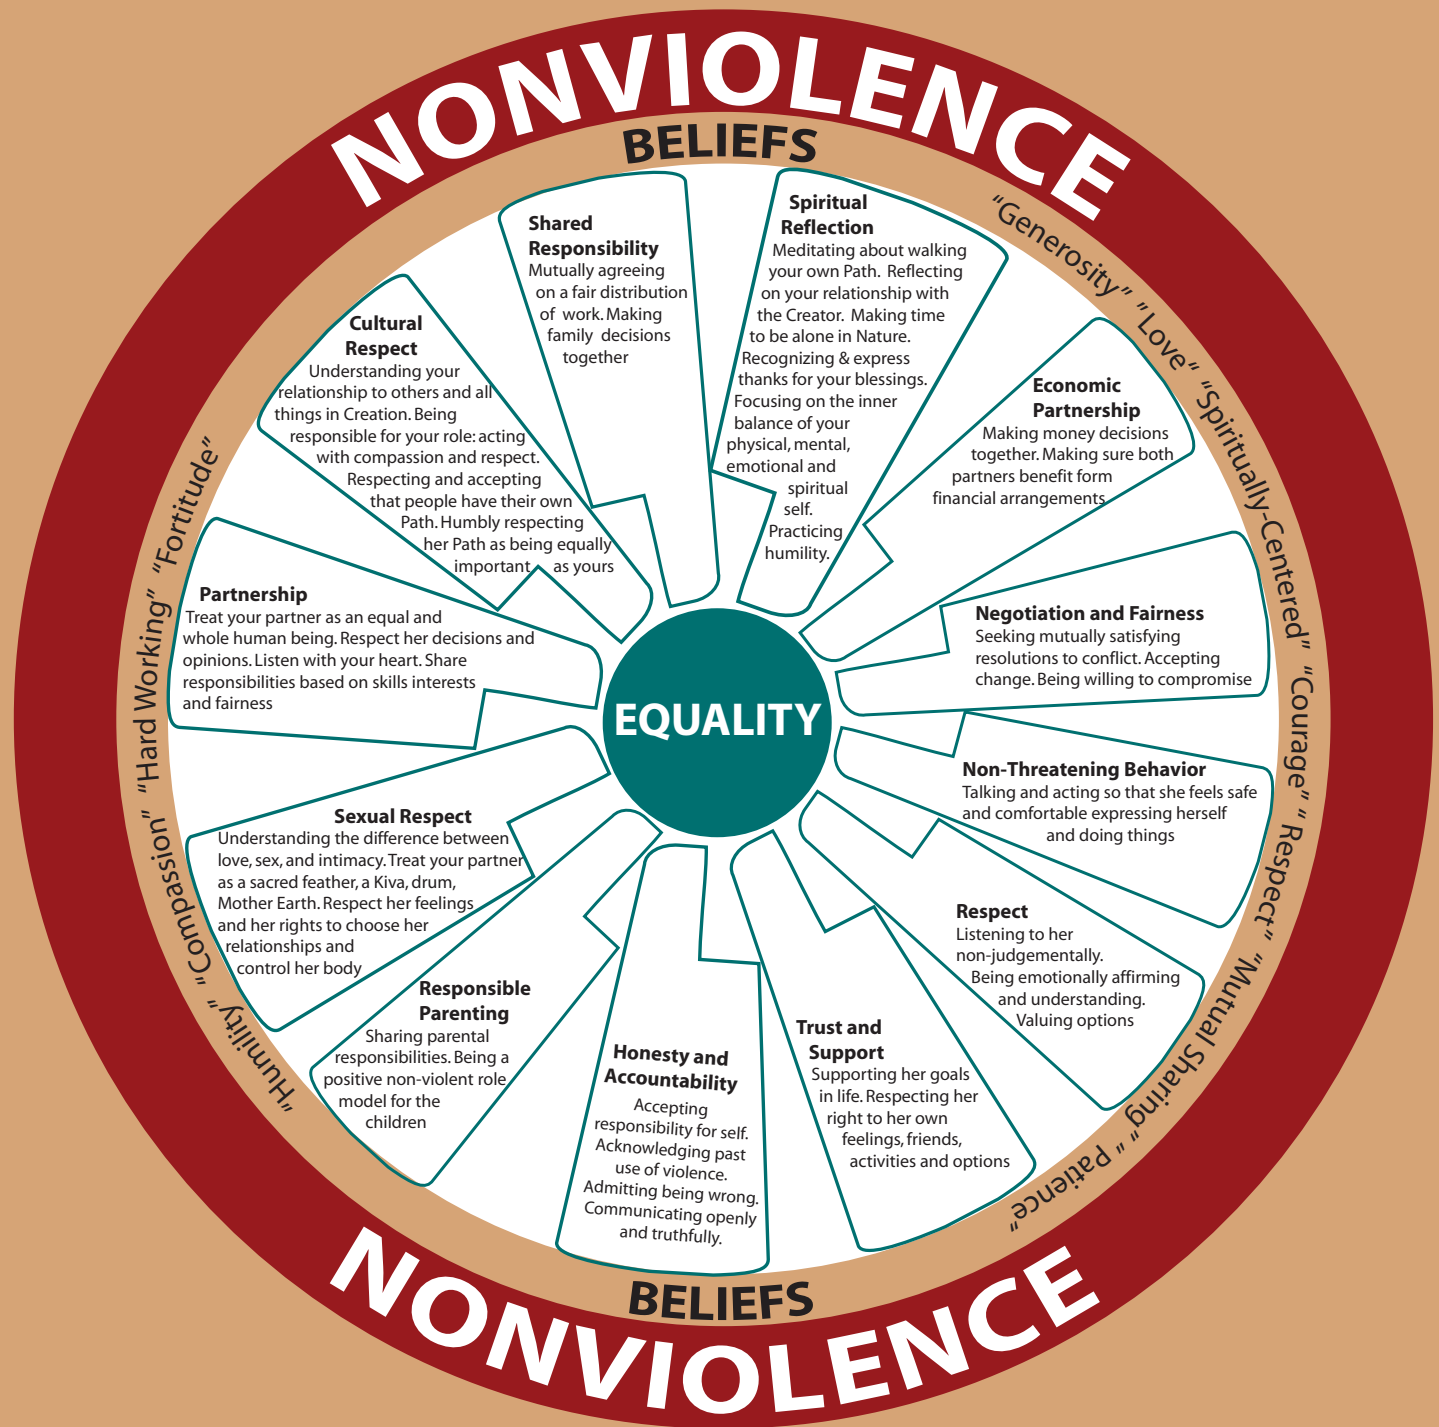

# TRADITIONAL LIFEWAYS OF SUPPORTING POWER

## Circle of Equality

**EQUALITY** is traditional lifeways of supporting power that is grounded in spiritual pursuits